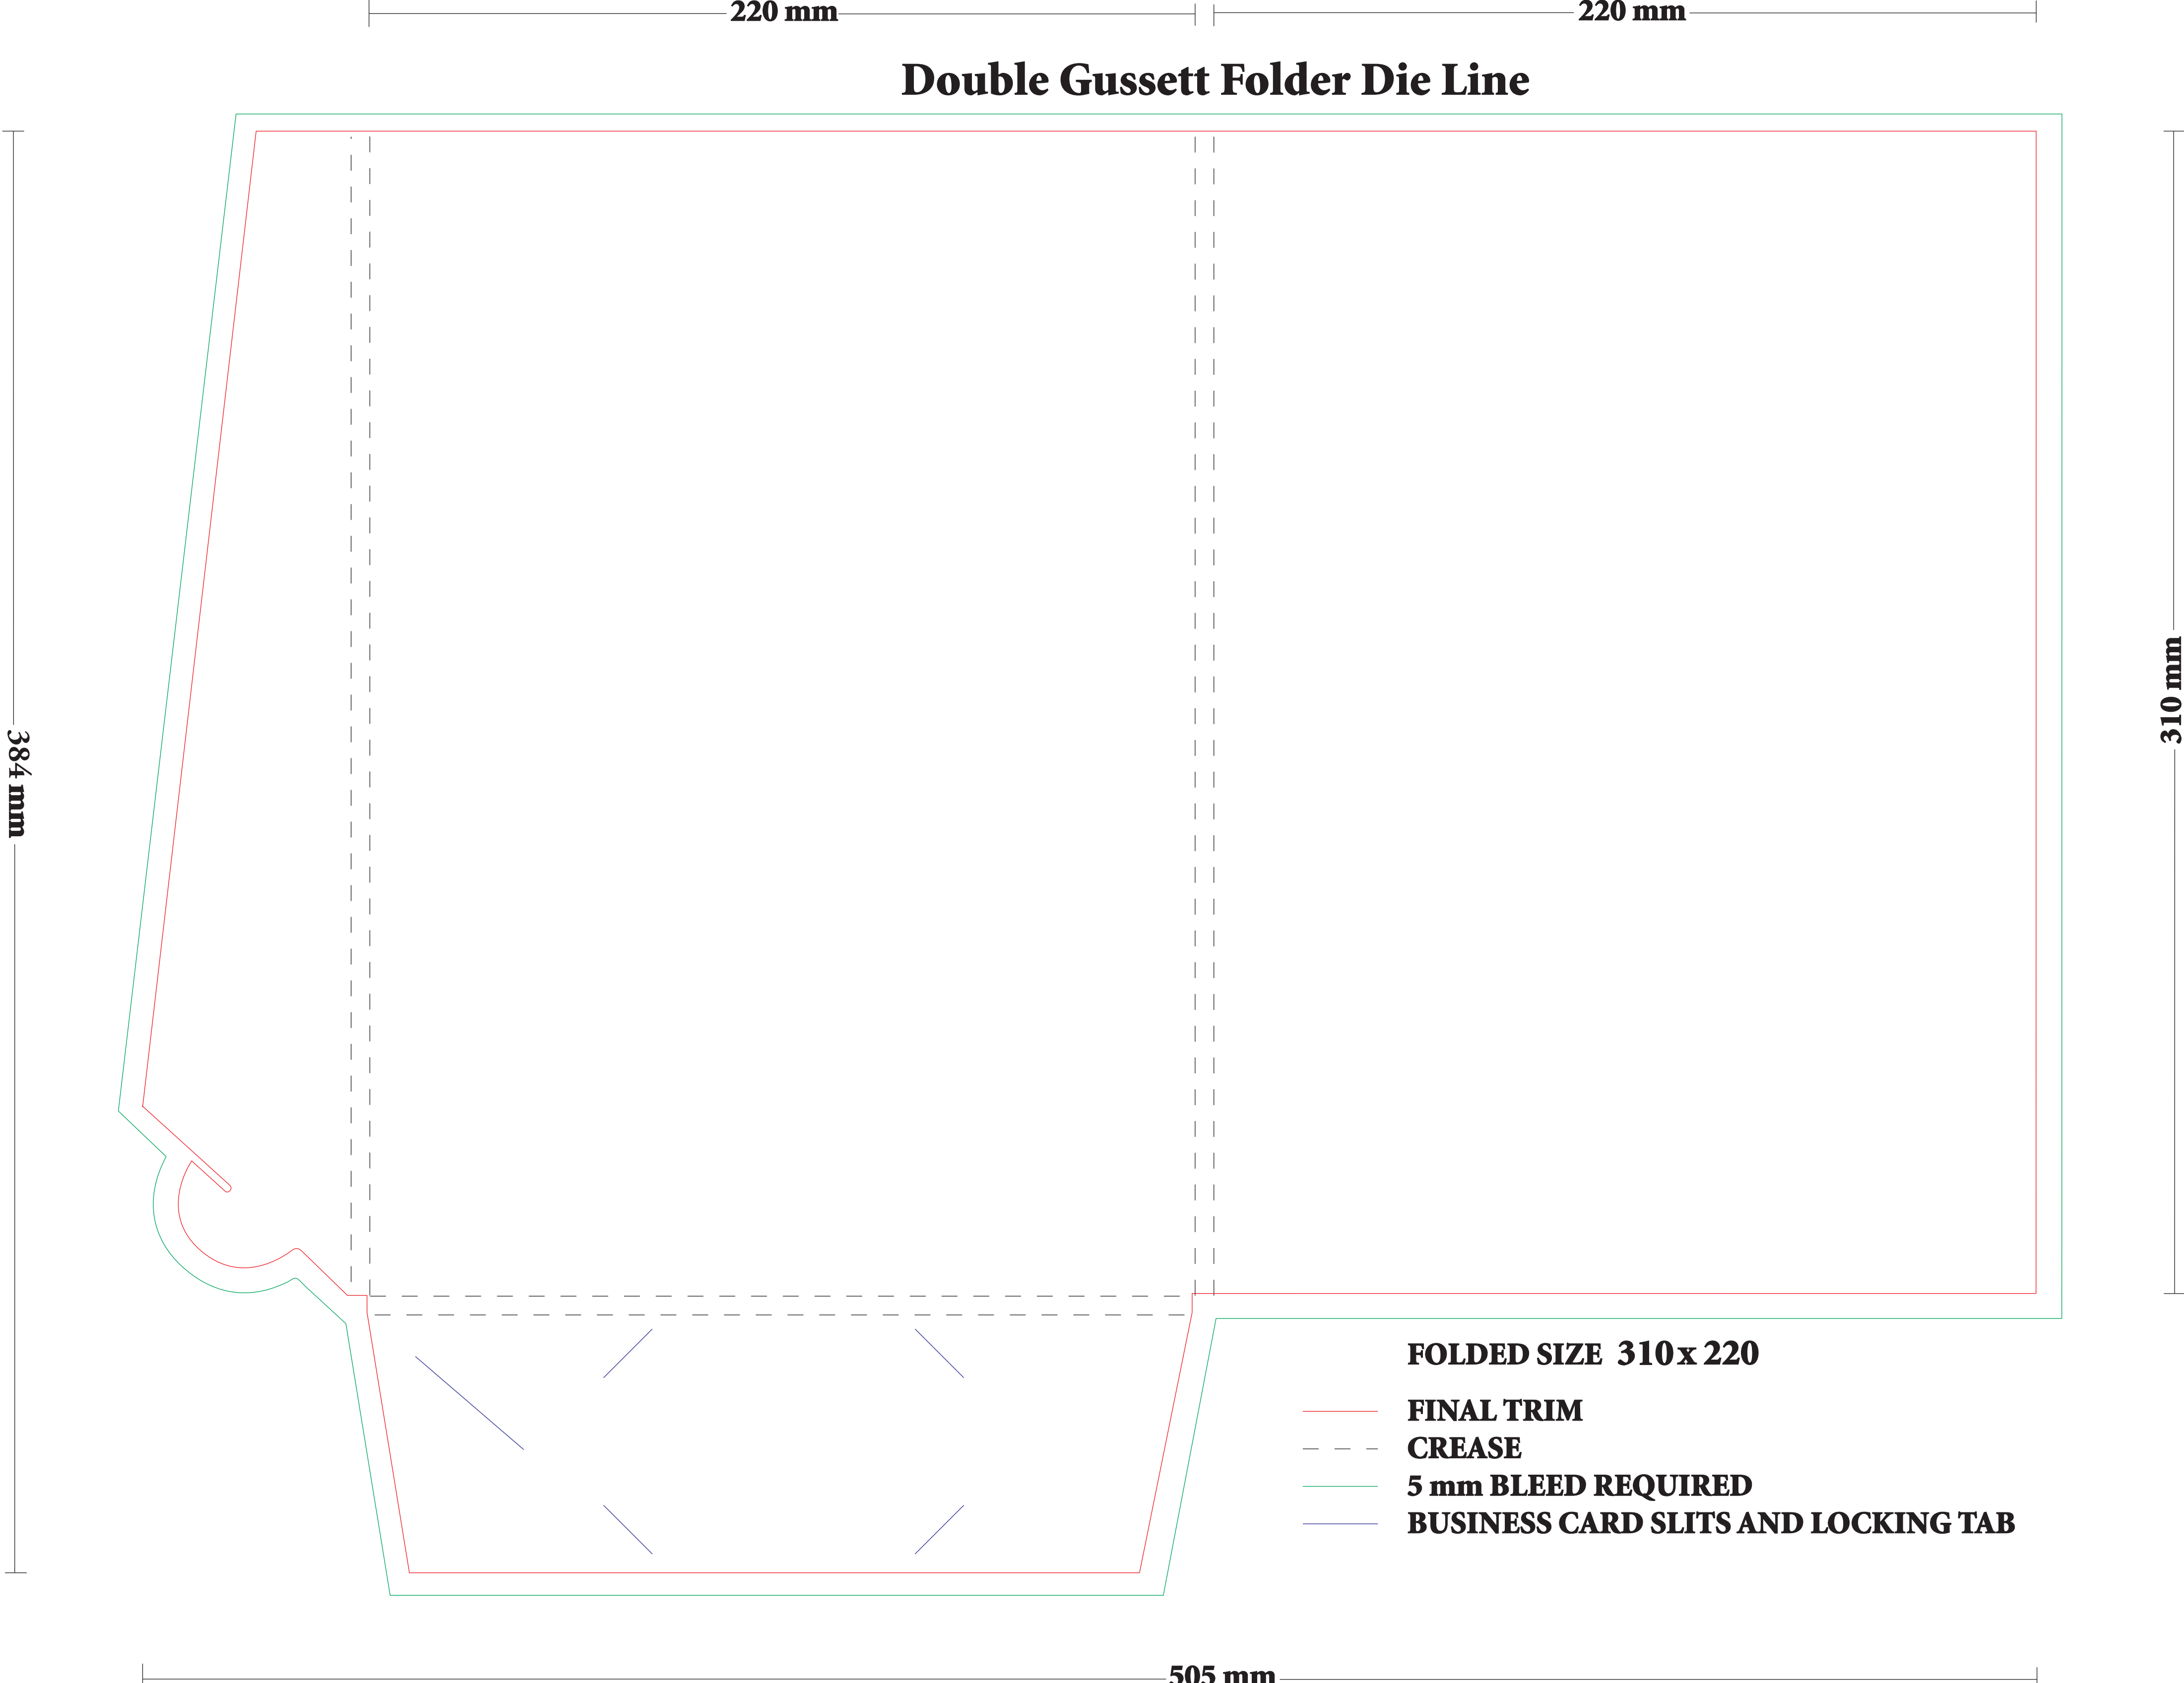

# Double Gussett Folder Die Line

220 mm

220 mm

384 mm

310 mm

505 mm

**FOLDED SIZE 310x 220**

- FINAL TRIM**
- CREASE**
- 5 mm BLEED REQUIRED**
- BUSINESS CARD SLITS AND LOCKING TAB**