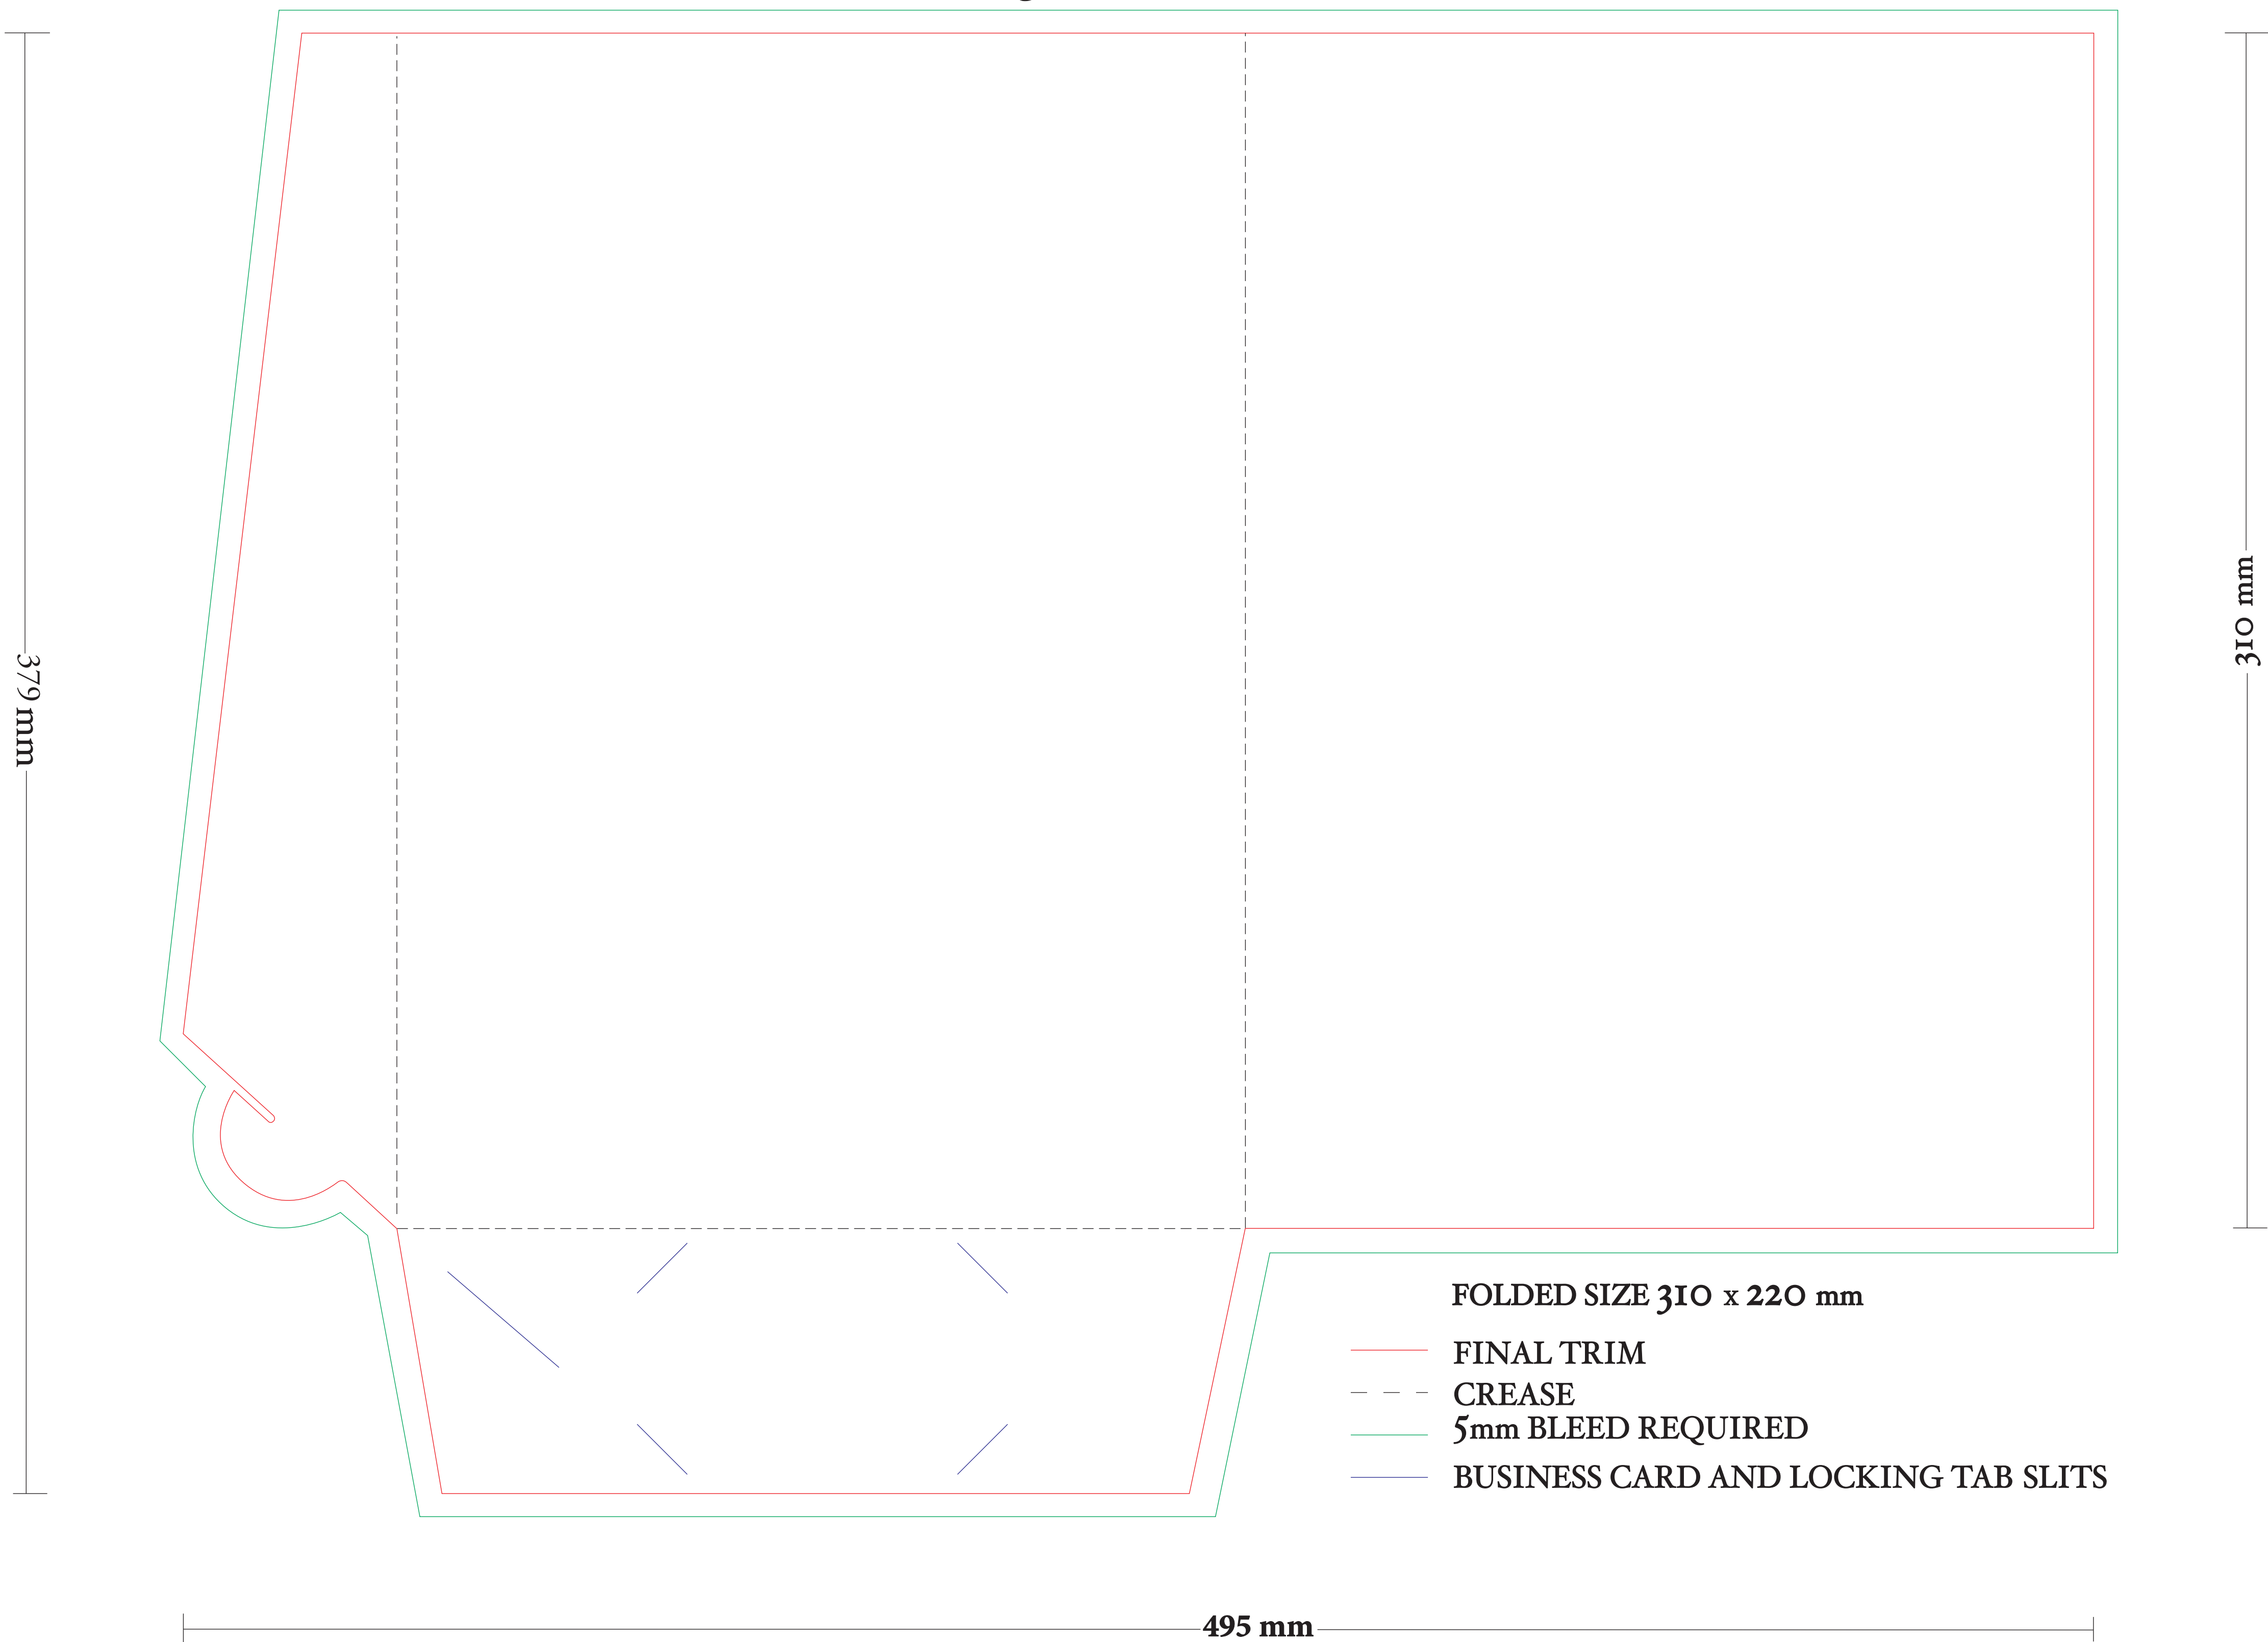

Single Gussett Folder Die Line

220 mm

220 mm

379 mm

310 mm

495 mm

FOLDED SIZE 310 x 220 mm

- FINAL TRIM
- - - CREASE
- 5mm BLEED REQUIRED
- BUSINESS CARD AND LOCKING TAB SLITS